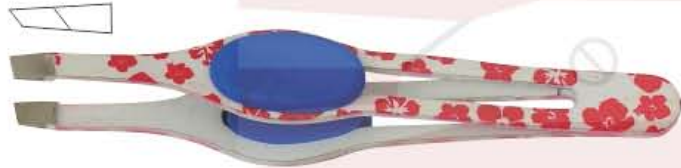

Tweezers
GMQ5-178 10cm
Slanted Tip
Powder Coated

Tweezers
GMQ5-179 10cm
Slanted Tip
Powder Coated

All Tweezers Available
in Tips a, b, c & d.