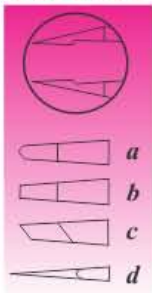

All Tweezers Available in Tips a, b, c & d.