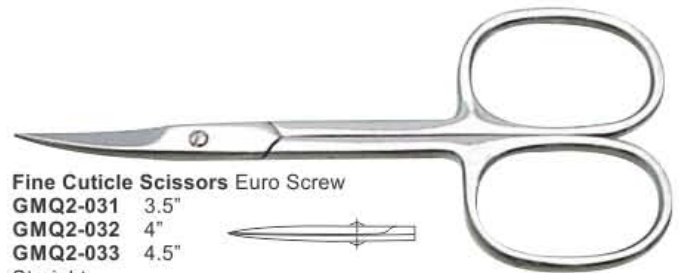

Fine Cuticle Scissors Euro Screw
GMQ2-031 3.5"
GMQ2-032 4"
GMQ2-033 4.5"
Straight
GMQ2-034 3.5"
GMQ2-035 4"
GMQ2-036 4.5"
Curved