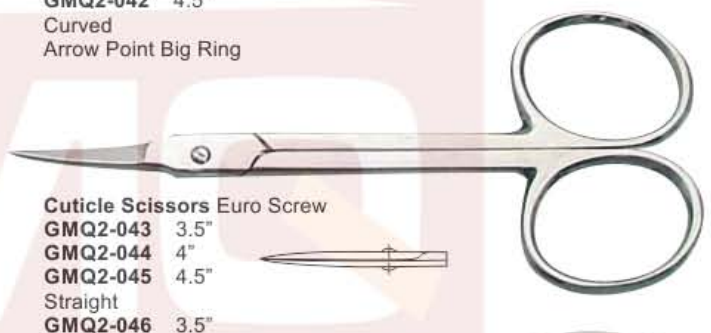

Cuticle Scissors Euro Screw
GMQ2-043 3.5"
GMQ2-044 4"
GMQ2-045 4.5"
Straight
GMQ2-046 3.5"
GMQ2-047 4"
GMQ2-048 4.5"
Curved
Arrow Point