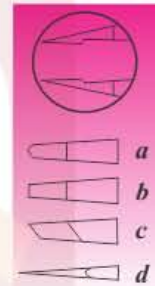

Tweezers GMQ5-145 9cm
Slanted Tip
(Powder Coated)

Tweezers GMQ5-146 9cm
Slanted Tip
(Powder Coated)

Tweezers GMQ5-147 9cm
Slanted Tip
(Powder Coated)

All Tweezers Available in Tips a, b, c & d.

Tweezers GMQ5-148 9cm
Slanted Tip
(Powder Coated)