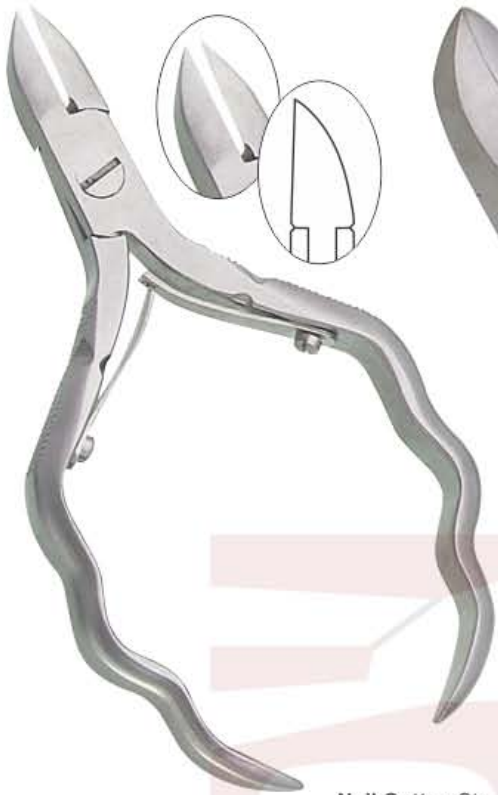

Nail Cutter, Str.
GMQ3-025 4"
Double Spring