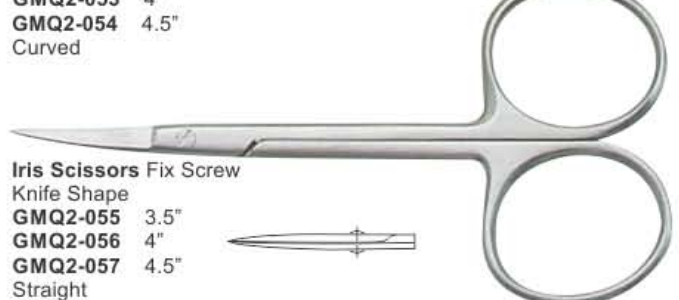

Iris Scissors Fix Screw
Knife Shape
GMQ2-055 3.5"
GMQ2-056 4"
GMQ2-057 4.5"
Straight
GMQ2-058 3.5"
GMQ2-059 4"
GMQ2-060 4.5"
Curved