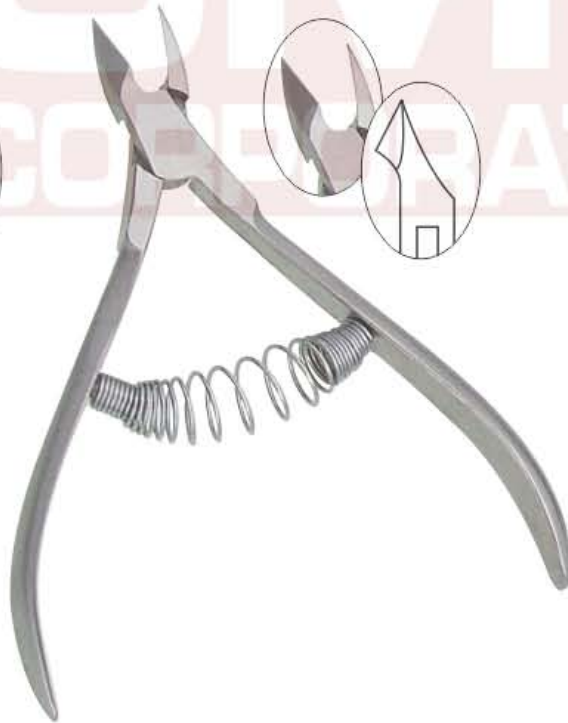

Cuticle Nipper
GMQ3-201 4"
Lap Joint
Stainless Steel (Satin finish)