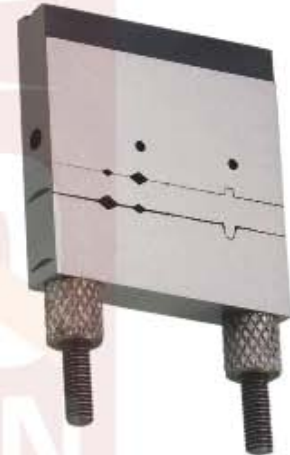

J-1103
Hinge Tool Miter
Cutting Vise Jig
Hardened Steel Made.