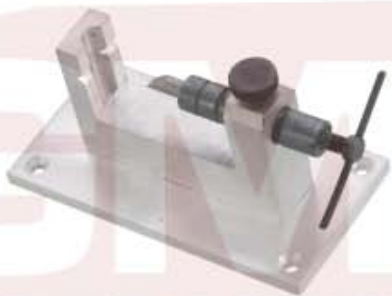

J-1189
Watch Case Opener.