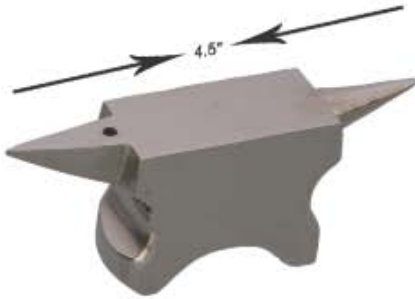

J-1084
Horn Anvil Self Standing
Carbon Steel Made.