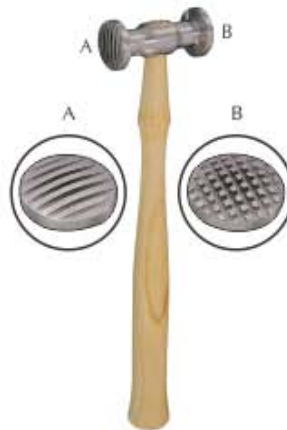

HAMMERS

J-1062
Brass Mallet
1lb.

J-1063
Brass Mallet
2lb.

J-1064
Chassing Hammer
Flat Heads Hollow Handle
Stainless Steel Made.

J-1065
Chassing Hammer
Half Dome / Round
Head Solid Handle
Stainless Steel Made.

J-1066
Shoeing Hammer
Small Carbon Steel
Made.

J-1067
Shoeing Hammer
Large Carbon Steel
Made.

J-1068
Optical Hammer
28mm Head Dia.

J-1069
Texture Hammer
Narrow Sharp Stripe /
Dimples Stainless
Steel Made.