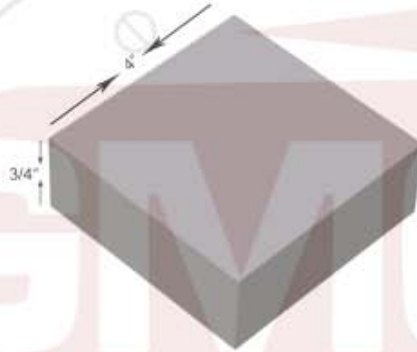

J-1088
Bench Block
4"x4"x3/4" Carbon
Steel Made.