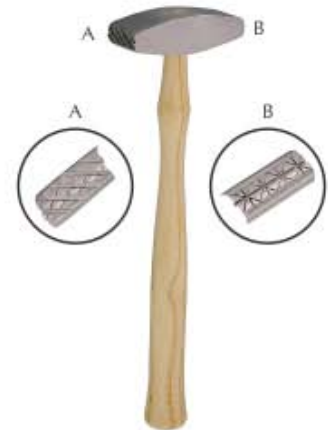

J-1071
Texture Hammer
Cross Hatch / Stars
Stainless Steel Made.