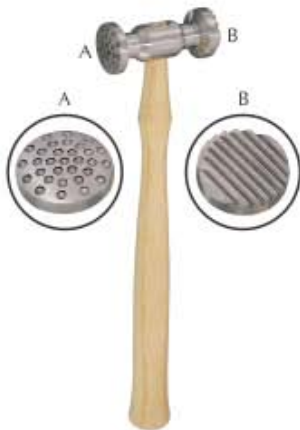

HAMMERS

J-1062
Brass Mallet
1lb.

J-1063
Brass Mallet
2lb.

J-1064
Chassing Hammer
Flat Heads Hollow Handle
Stainless Steel Made.

J-1065
Chassing Hammer
Half Dome / Round
Head Solid Handle
Stainless Steel Made.

J-1066
Shoeing Hammer
Small Carbon Steel
Made.

J-1067
Shoeing Hammer
Large Carbon Steel
Made.

J-1068
Optical Hammer
28mm Head Dia.

J-1069
Texture Hammer
Narrow Sharp Stripe /
Dimples Stainless
Steel Made.