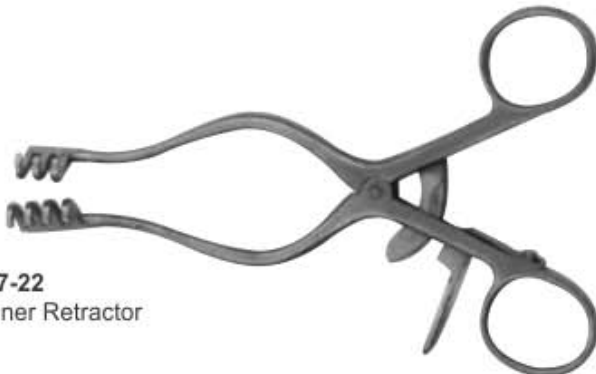

**40-233-22**  
Haemostatic Forceps  
T-shaped, 16cm

**40-234-22**  
Metzemaum Scissors

**40-235-22**  
Mayo Scissors

**40-237-22**  
Weitlaner Retractor

**40-238-22**  
Forceps

**40-239-22**  
Mathieu Needle Holder

**40-240-22**  
Mathieu Needle  
Holder Tungstene Jaws

**40-241-22**  
Olsen Hegar Needle  
Holder Tungstene Jaws

**40-242-22**  
Gynecological Instruments

**40-242-22A**  
Polansky Vaginal Speculum  
with 3 Blades Has butterfly screws  
with two blades on top.