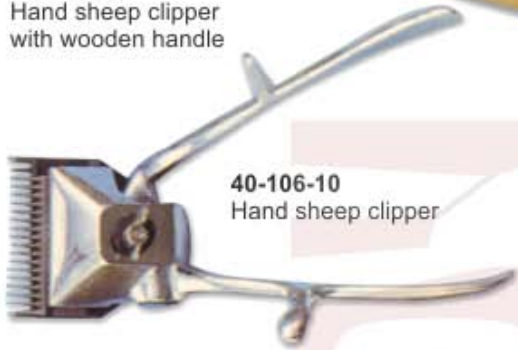

**40-104-10**  
Clipper Both Sided  
Thin & Wide Teeth

**40-105-10**  
Hand sheep clipper  
with wooden handle

**40-110-10**  
Aluminium Mane Comb  
with Wooden Handle

**40-106-10**  
Hand sheep clipper

**40-111-10**  
Aluminium  
Mane Comb