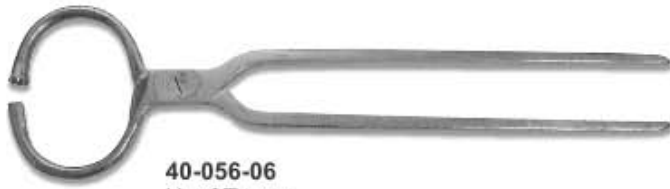

40-055-26

**40-056-06**  
Hoof Tester  
Round Large

**40-057-06**  
Shoe Puller

**40-058-06**  
Diamond Farrier  
Nippers 15"

**40-059-06**  
Shoe Puller to Grab Hold  
of The Shoe Removal

**40-060-06**  
Diamond Shoe Puller & Spreader  
Round Knobs on of Handles