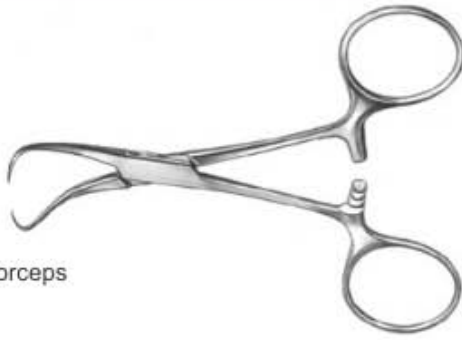

**40-228-21**  
Stitch Scissors  
Spencer  
9cm 3 1/2"

**40-225-21**  
Lexer-Baby  
10cm 10 1/4"

**40-229-21**  
Stitch Scissors  
Spencer  
13cm 5"

**40-230-21**  
Vascular Scissors  
12cm 4 3/4"

**40-232-22**  
Backhaus Towel Forceps