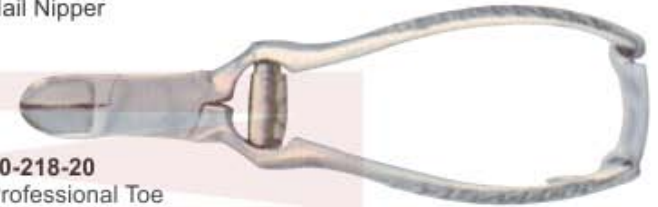

40-217-20
Professional Toe
Nail Nipper