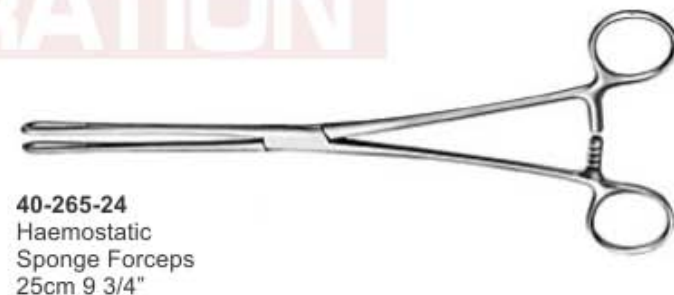

40-264-24
Foerster
Sponge Forceps
25cm 9 3/4"