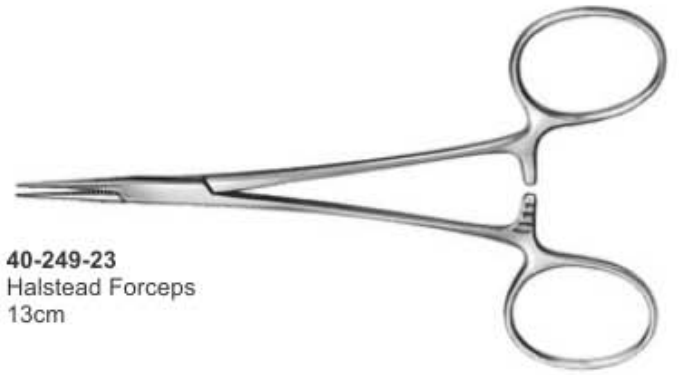

**40-240-22**  
Mathieu Needle  
Holder Tungstene Jaws

**40-241-22**  
Olsen Hegar Needle  
Holder Tungstene Jaws

**40-242-22**  
Gynecological Instruments

**40-242-22A**  
Polansky Vaginal Speculum  
with 3 Blades Has butterfly screws  
with two blades on top.

**40-242-22B**  
Killian Vaginal Speculum  
for Dogs Has set screw and  
3 1/2" blades.

**40-243-23**  
Young Tongue Forceps  
with Rubber Pads

**40-244-23**  
Baby Tongue Forceps  
with Rubber Pads

**40-245-23**  
Doyen Intestinal  
Clamp, 23cm

**40-246-23**  
Crile-Wood  
Needle Holder, 15cm

**40-247-23**  
Gillies  
16cm

**40-248-23**  
Olsen Hegar  
Needle Holder

**40-249-23**  
Halstead Forceps  
13cm

**40-250-23**  
Hartmann Forceps, 14cm

**40-252-23**  
Splinter Forceps  
12.5cm