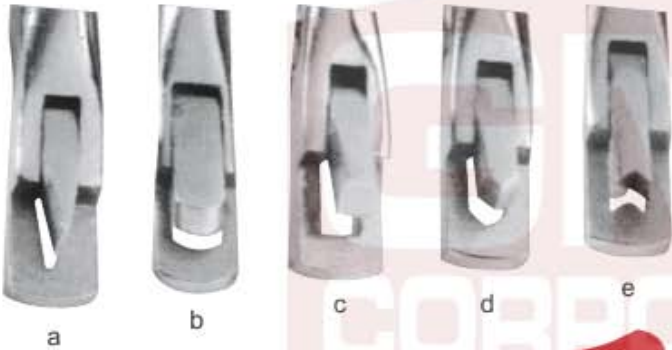

40-134-12  
Lambing Aid Plastic

40-130-12  
Calving Assist  
Forceps S.S

40-135-12  
Wire Handle

40-131-12  
Obstetric Forceps For  
Pig About 52cm Long, S.S

40-136-12  
Wire Handle

40-145-13  
Ear Notcher - A-type

40-140-14

40-140-13  
Ear Notcher S.S  
Design in the Center  
of the ear

40-146-14  
Tattooing Forceps  
(A)

40-147-14  
Tattooing Forceps  
(B)

40-143-13  
Tag Applicator Plier

40-148-14  
Tattooing Forceps  
(C), (D)