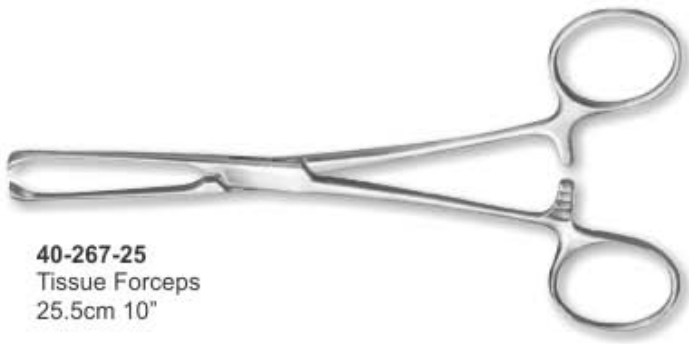

**40-263-24**  
Haemostatic Forceps  
14cm (T-Shaped)

**40-264-24**  
Foerster  
Sponge Forceps  
25cm 9 3/4"

**40-265-24**  
Haemostatic  
Sponge Forceps  
25cm 9 3/4"

**40-266-24**  
Backhaus Towel Forceps  
16.5cm

**40-267-25**  
Tissue Forceps  
25.5cm 10"

**40-272-25**  
Jones  
5.5cm

**40-268-25**  
Babcock Haemostatic Forceps  
20.5cm 8"

**40-273-25**  
Scalpel  
# 3

**40-268-25**  
Weingart Vulsellum Forceps  
24cm