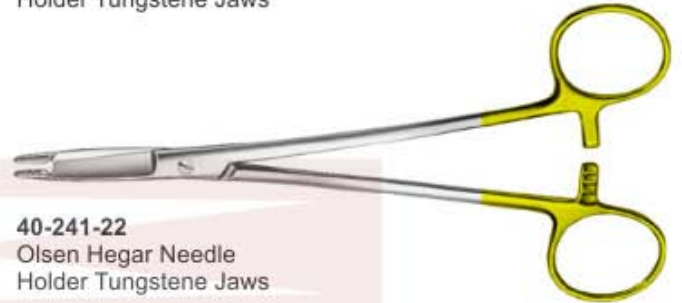

**40-233-22**  
Haemostatic Forceps  
T-shaped, 16cm

**40-234-22**  
Metzemaum Scissors

**40-235-22**  
Mayo Scissors

**40-237-22**  
Weitlaner Retractor

**40-238-22**  
Forceps

**40-239-22**  
Mathieu Needle Holder

**40-240-22**  
Mathieu Needle  
Holder Tungstene Jaws

**40-241-22**  
Olsen Hegar Needle  
Holder Tungstene Jaws

**40-242-22**  
Gynecological Instruments

**40-242-22A**  
Polansky Vaginal Speculum  
with 3 Blades Has butterfly screws  
with two blades on top.